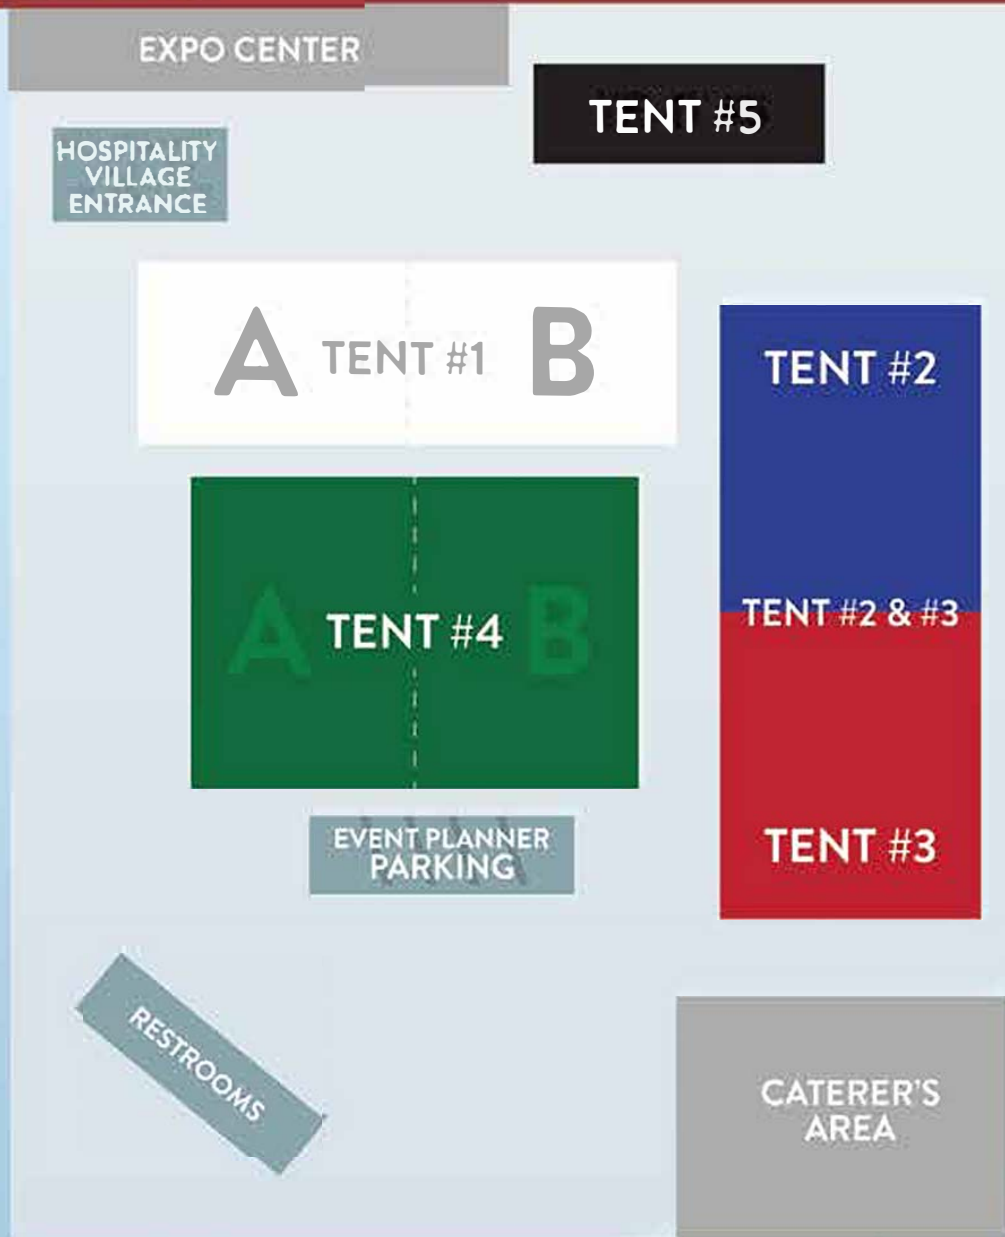

SAZ'S HOSPITALITY VILLAGE

MAPPED OUT

TENT #1 60 x 120 Seats: 600 Day: \$1600 Evening: \$800	TENT #1 (half) 60 x 60 Seats: 275 Day: \$900 Evening: \$450	TENT #2 60 x 90 Seats: 450 Day: \$1600 Evening: \$800	TENT #3 60 x 90 Seats: 450 Day: \$1600 Evening: \$800	TENT #2 & #3 (combined) 60 x 180 Seats: 1000 Day: \$3000 Evening: \$1500
TENT #4 60 x 90 Seats: 400 Day: \$1400 Evening: \$700	TENT #4 (half) 45 x 60 Seats: 175 Day: \$800 Evening: \$400	TENT #5 30 x 50 Seats: 120 Day: \$700 Evening: \$350		

NO TENT RENTAL FEES MONDAY, TUESDAY, or WEDNESDAY