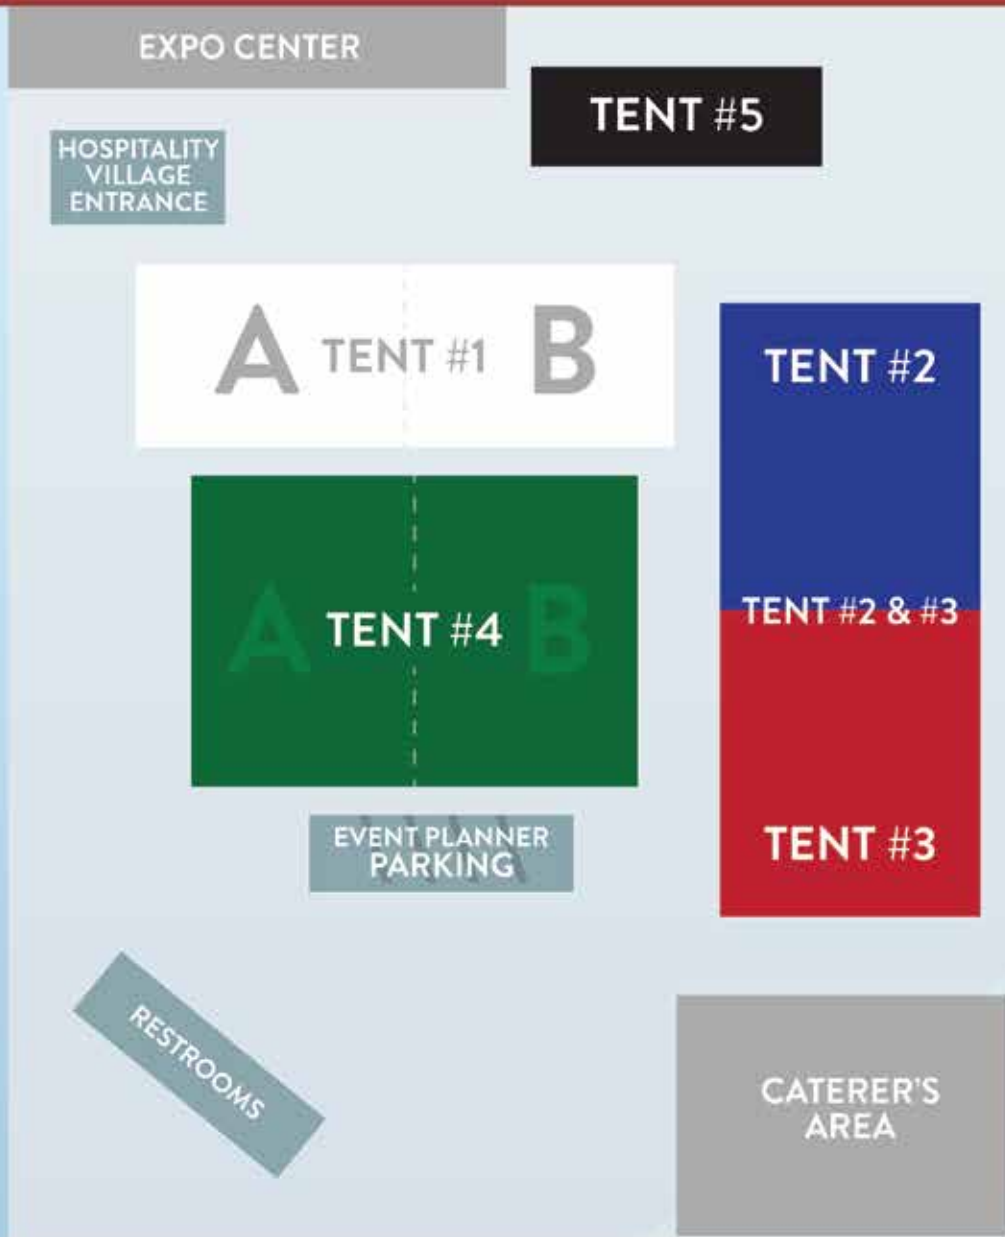

SAZ'S HOSPITALITY VILLAGE

MAPPED OUT

TENT #1 |
60 x 120
Seats: 600
Day: \$1750
Evening: \$800

TENT #1 (half)
60 x 60
Seats: 275
Day: \$975
Evening: \$450

TENT #2 |
60 x 90
Seats: 450
Day: \$1750
Evening: \$800

TENT #3 |
60 x 60
Seats: 450
Day: \$1750
Evening: \$800

TENT #2 & #3 (combined)
60 x 180
Seats: 1000
Day: \$3200
Evening: \$1500

TENT #4 |
60 x 90
Seats: 400
Day: \$1500
Evening: \$700

TENT #4 (half)
45 x 60
Seats: 175
Day: \$900
Evening: \$400

TENT #5 |
30 x 50
Seats: 100
Day: \$750
Evening: \$350

NO TENT RENTAL FEES MONDAY, TUESDAY, or WEDNESDAY